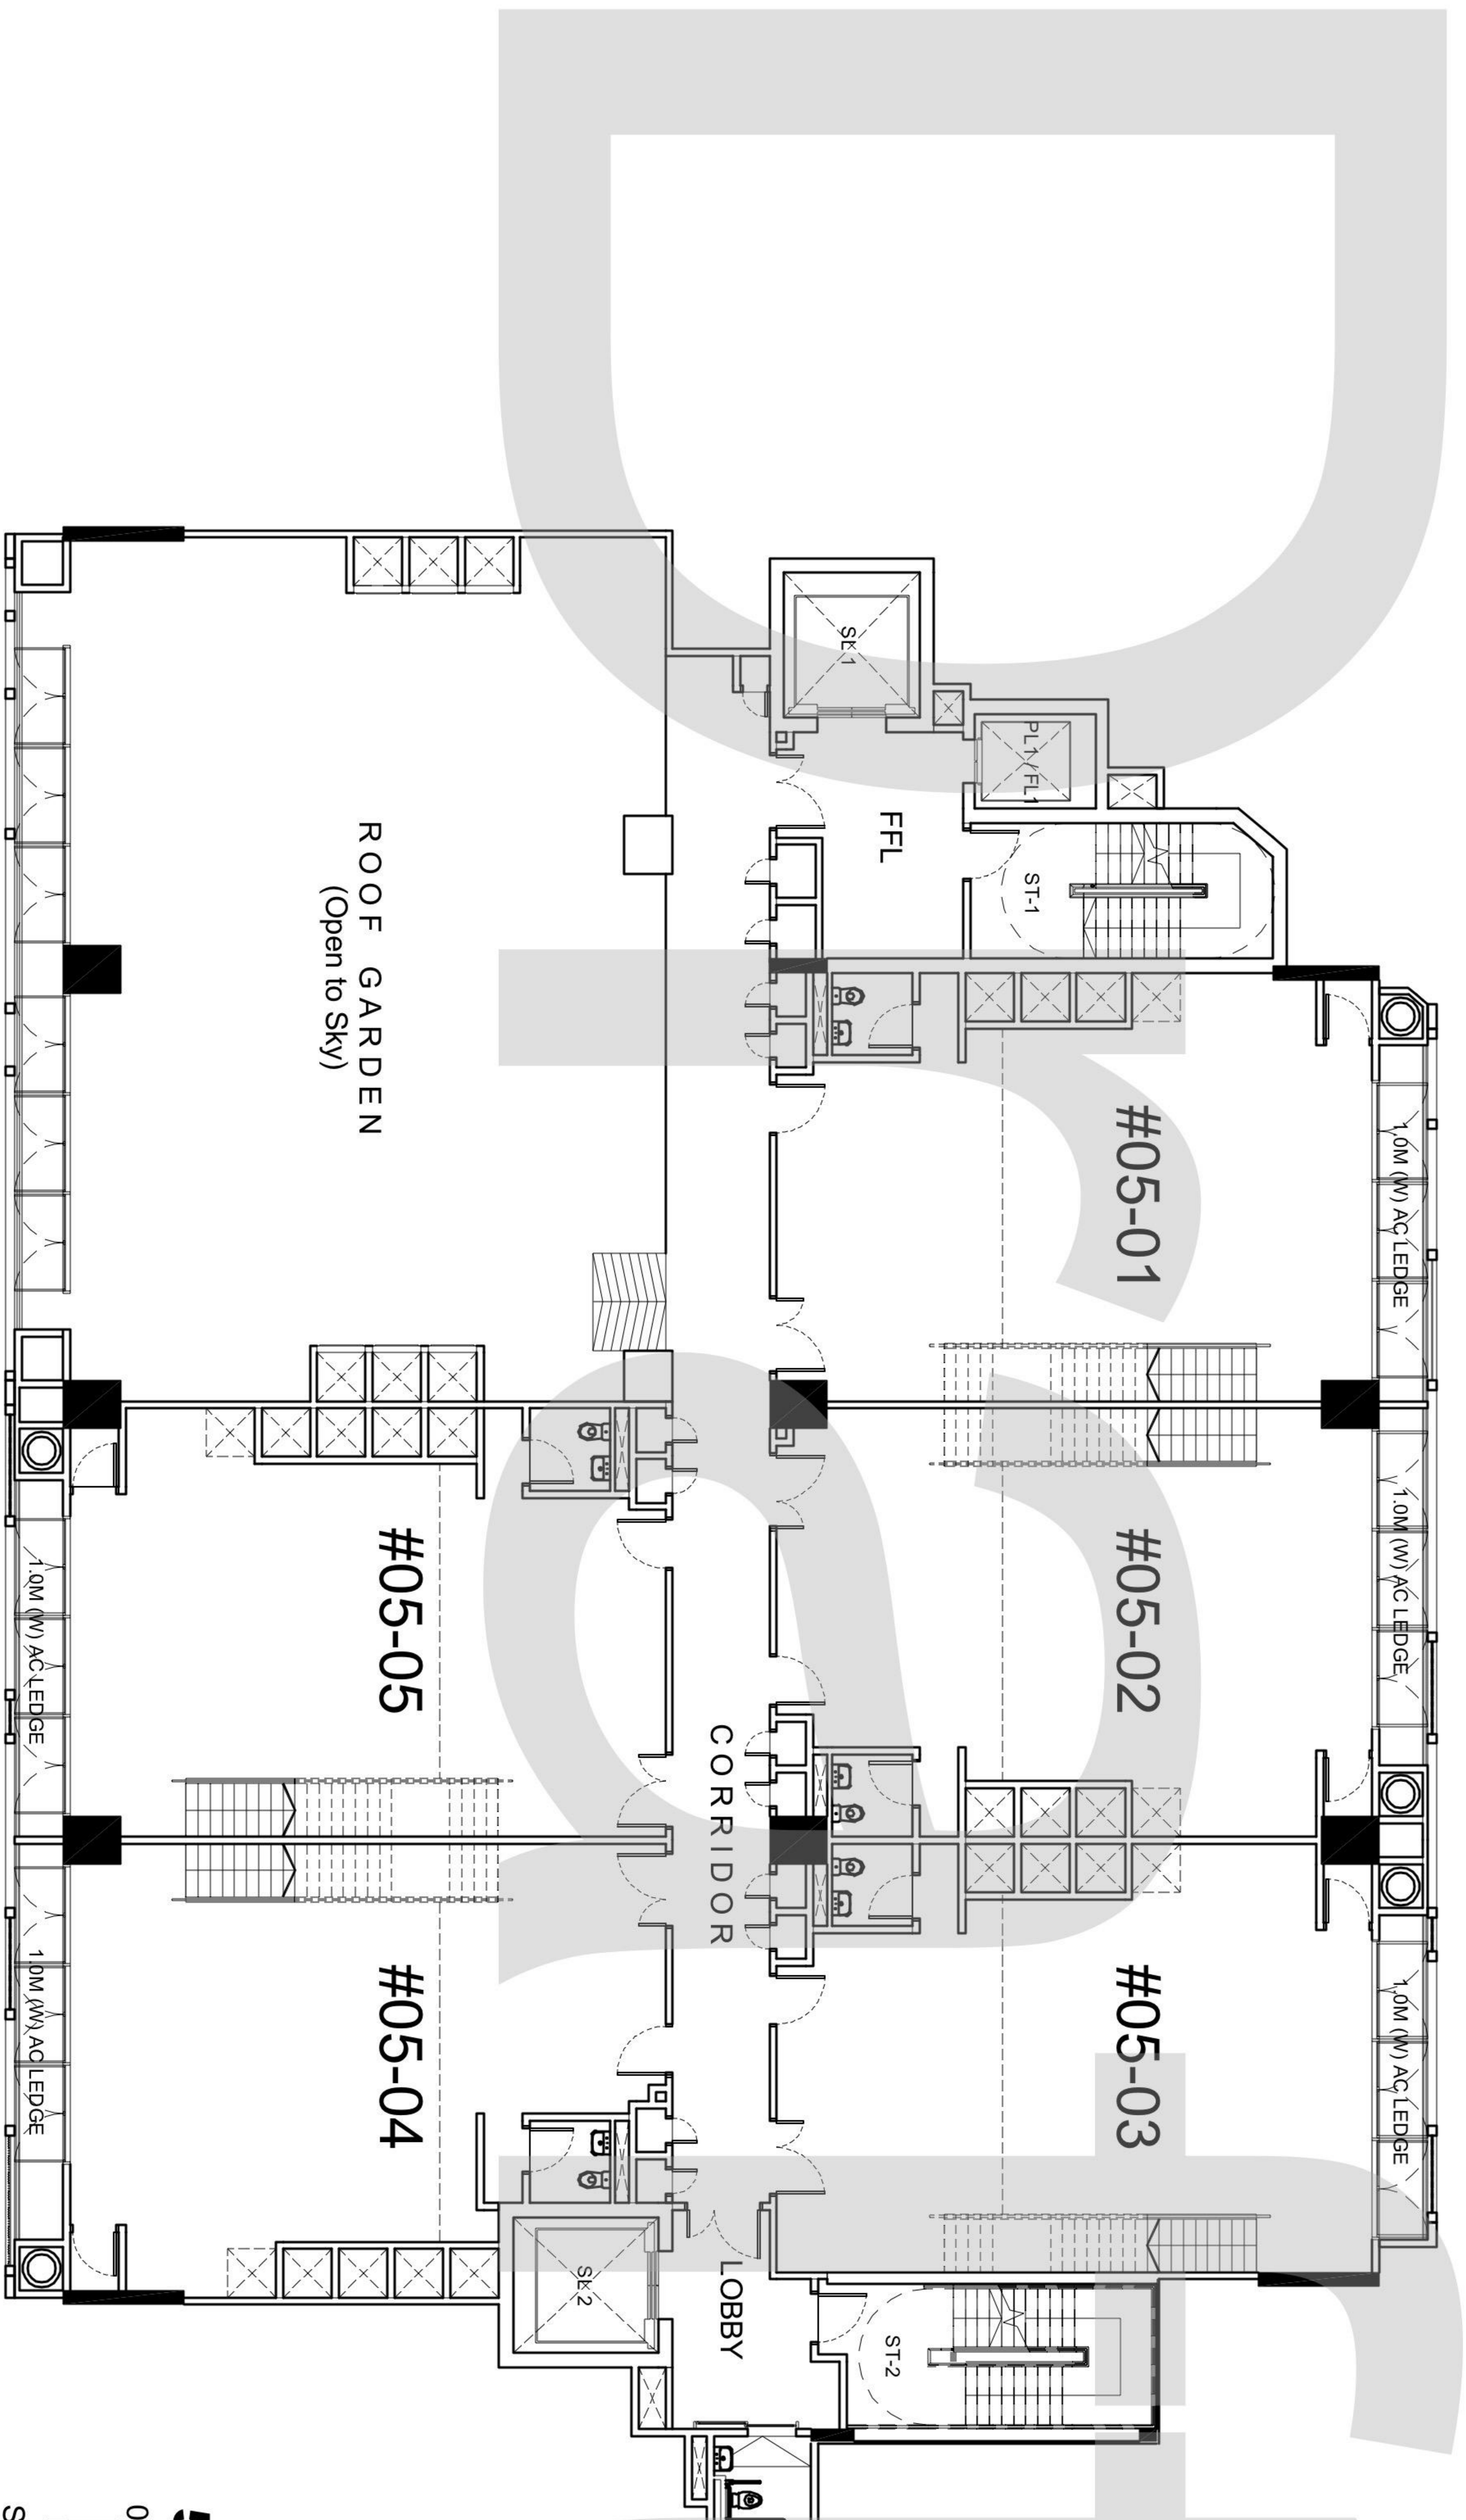

MACTAGGART ROAD (CAT 5)

1st Storey Plan
0m 1.5m 8m 15m
SCALE 1: 150

1st Storey Mezzanine Plan

0m 1.5m 8m 15m

SCALE 1: 150

2nd Storey Plan
 0m 1.5m 8m 15m
 SCALE 1: 150

2nd Storey Mezzanine Plan
 0m 1.5m 8m 15m
 SCALE 1 : 150

3rd Storey Plan
 0m 1.5m 8m 15m
 SCALE 1: 150

3rd Storey Mezzanine Plan
 0m 1.5m 8m 15m
 SCALE 1: 150

4th Storey Plan

0m 1.5m 8m 15m

SCALE 1: 150

4th Storey Mezzanine Plan

0m 1.5m 8m 15m

SCALE 1: 150

5th Storey Plan

0m 1.5m 8m 15m

SCALE 1 : 150

5th Storey Mezzanine Plan

0m 1.5m 8m 15m

SCALE 1 : 150