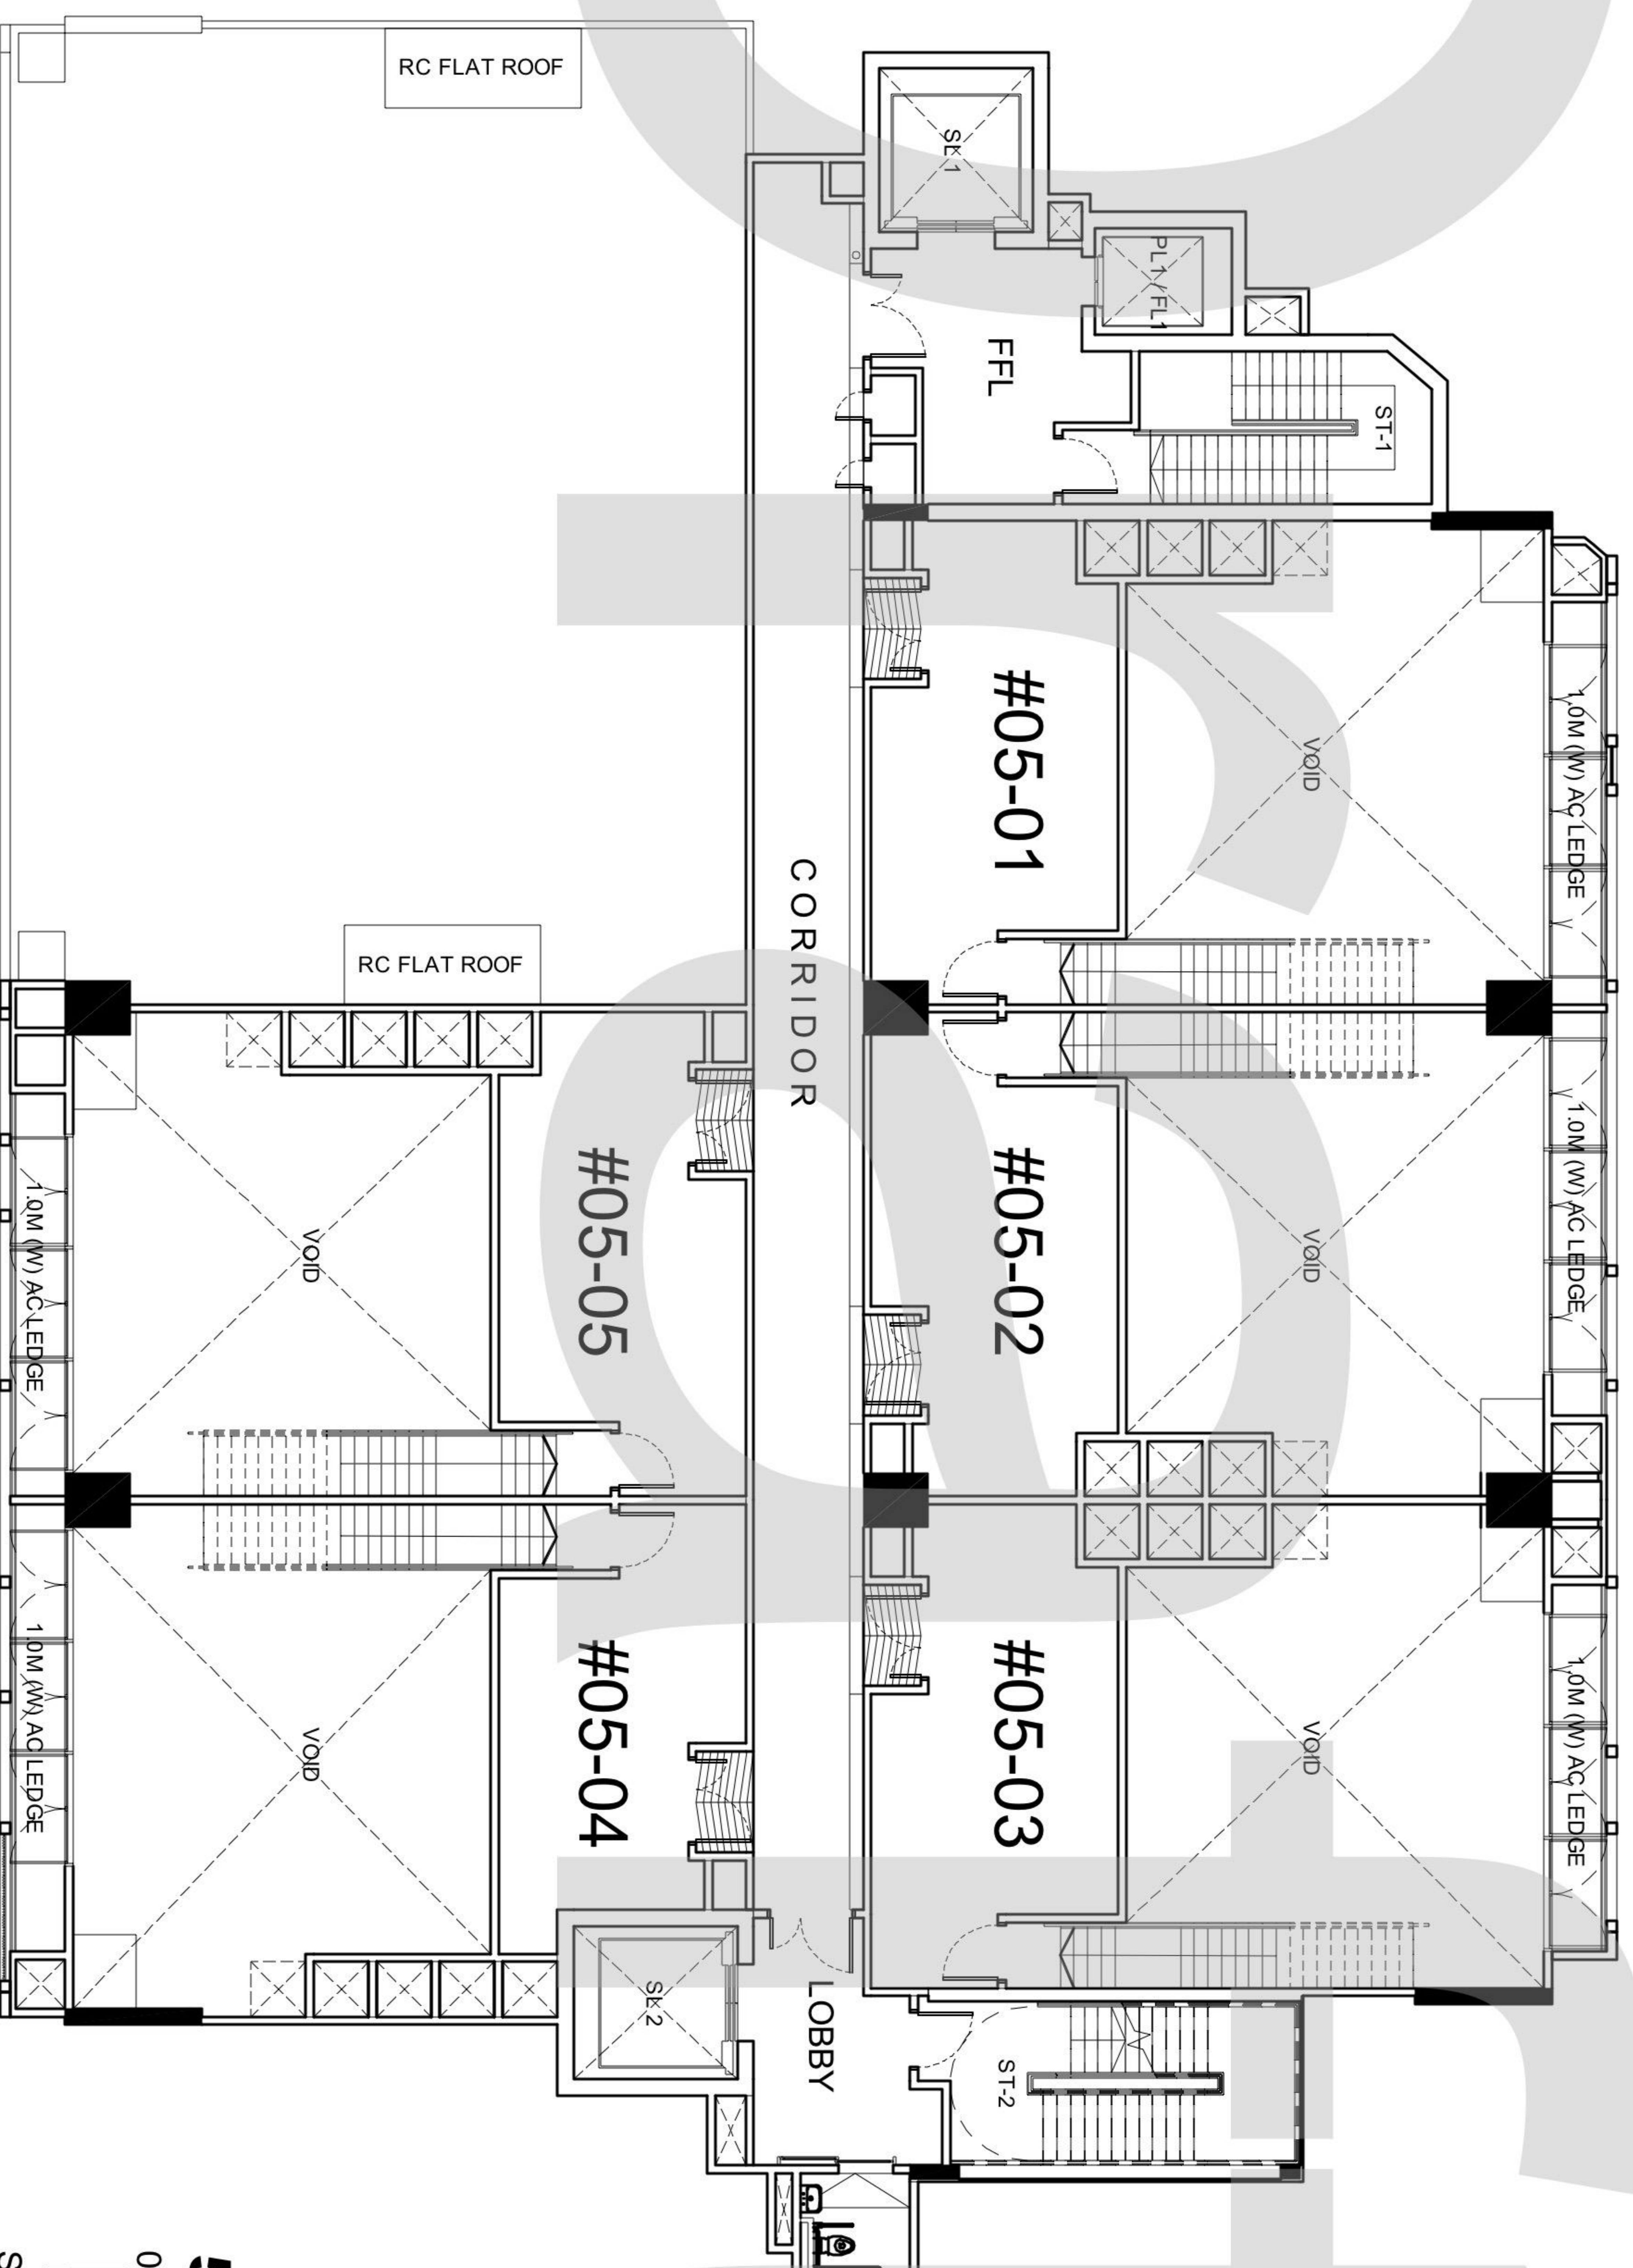

MACTAGGART ROAD (CAT 5)

1st Storey Plan
0m 1.5m 8m 15m
SCALE 1: 150

1st Storey Mezzanine Plan

0m 1.5m 8m 15m

SCALE 1: 150

2nd Storey Plan
 0m 1.5m 8m 15m
 SCALE 1: 150

2nd Storey Mezzanine Plan
 0m 1.5m 8m 15m
 SCALE 1 : 150

3rd Storey Plan
 0m 1.5m 8m 15m
 SCALE 1: 150

3rd Storey Mezzanine Plan
 0m 1.5m 8m 15m
 SCALE 1: 150

4th Storey Plan

0m 1.5m 8m 15m

SCALE 1: 150

4th Storey Mezzanine Plan

0m 1.5m 8m 15m

SCALE 1: 150

5th Storey Plan

0m 1.5m 8m 15m

SCALE 1 : 150

5th Storey Mezzanine Plan

0m 1.5m 8m 15m

SCALE 1 : 150