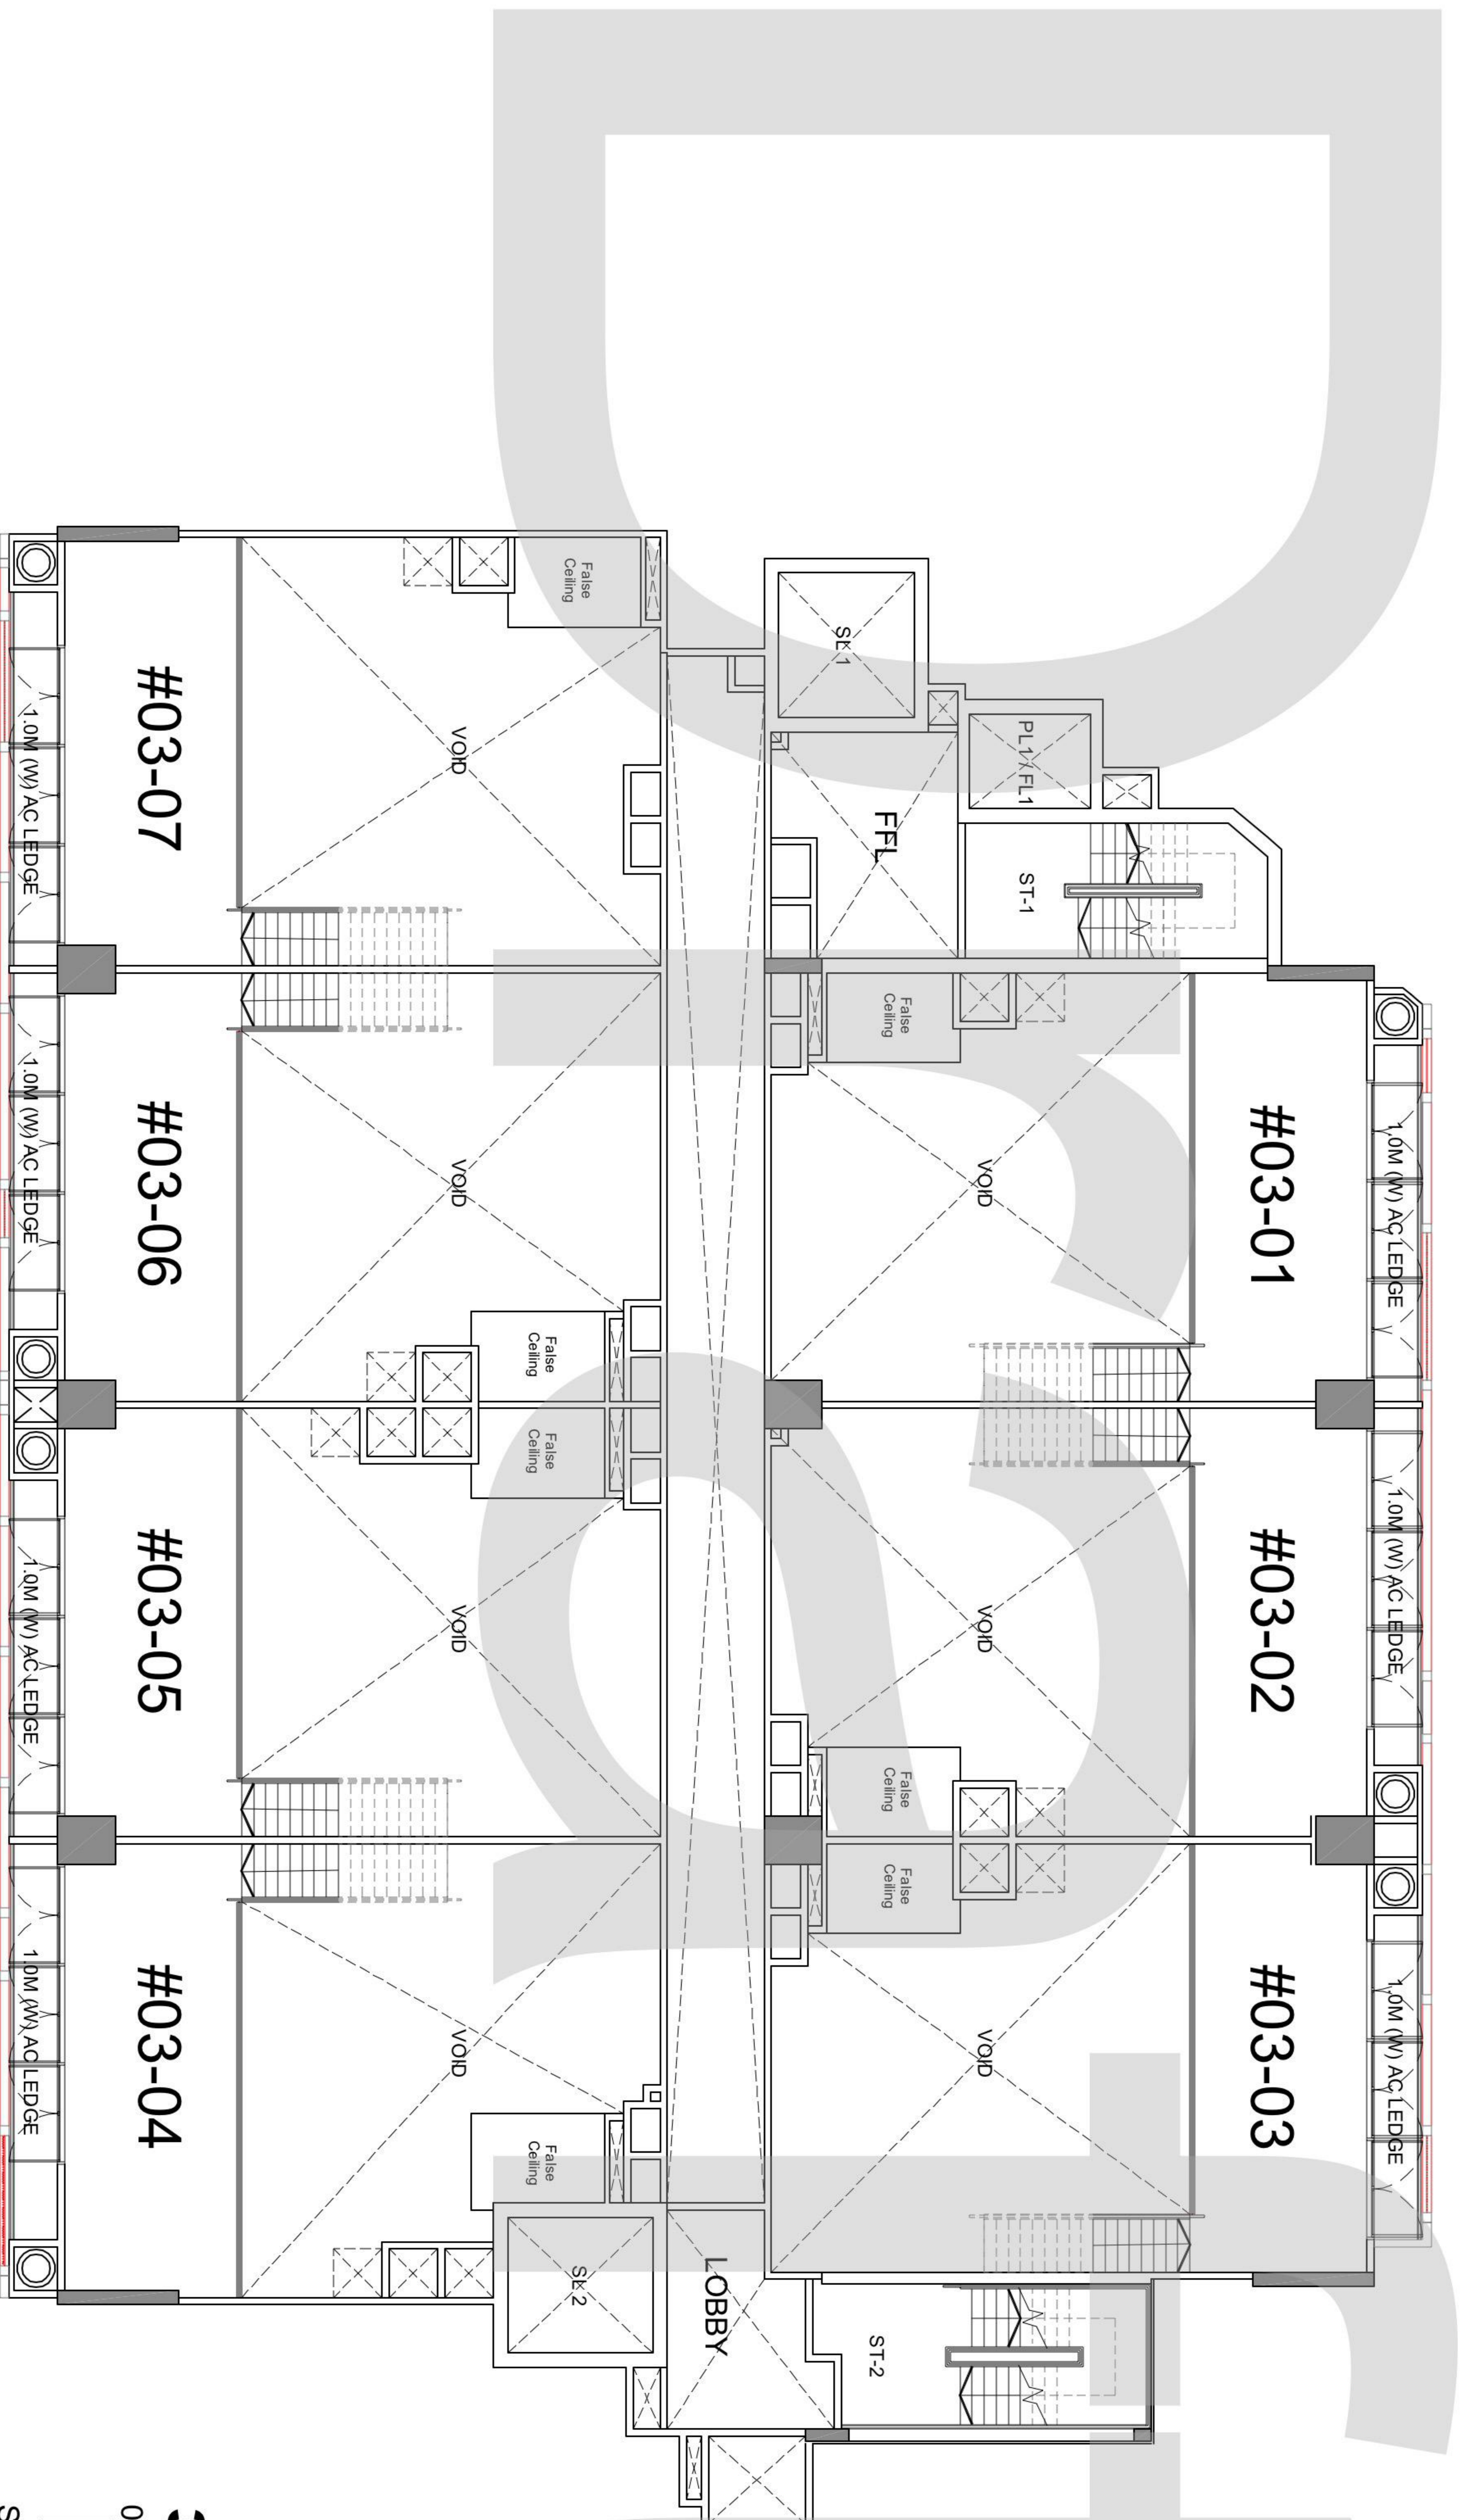

MACTAGGART ROAD (CAT 5)

1st Storey Plan
0m 1.5m 8m 15m
SCALE 1: 150

1st Storey Mezzanine Plan

0m 1.5m 8m 15m

SCALE 1: 150

2nd Storey Plan
 0m 1.5m 8m 15m
 SCALE 1: 150

2nd Storey Mezzanine Plan
 0m 1.5m 8m 15m
 SCALE 1 : 150

3rd Storey Plan
 0m 1.5m 8m 15m
 SCALE 1: 150

3rd Storey Mezzanine Plan
 0m 1.5m 8m 15m
 SCALE 1: 150

4th Storey Plan

0m 1.5m 8m 15m

SCALE 1: 150

4th Storey Mezzanine Plan

0m 1.5m 8m 15m

SCALE 1: 150

5th Storey Plan

0m 1.5m 8m 15m

SCALE 1 : 150

5th Storey Mezzanine Plan

0m 1.5m 8m 15m

SCALE 1 : 150