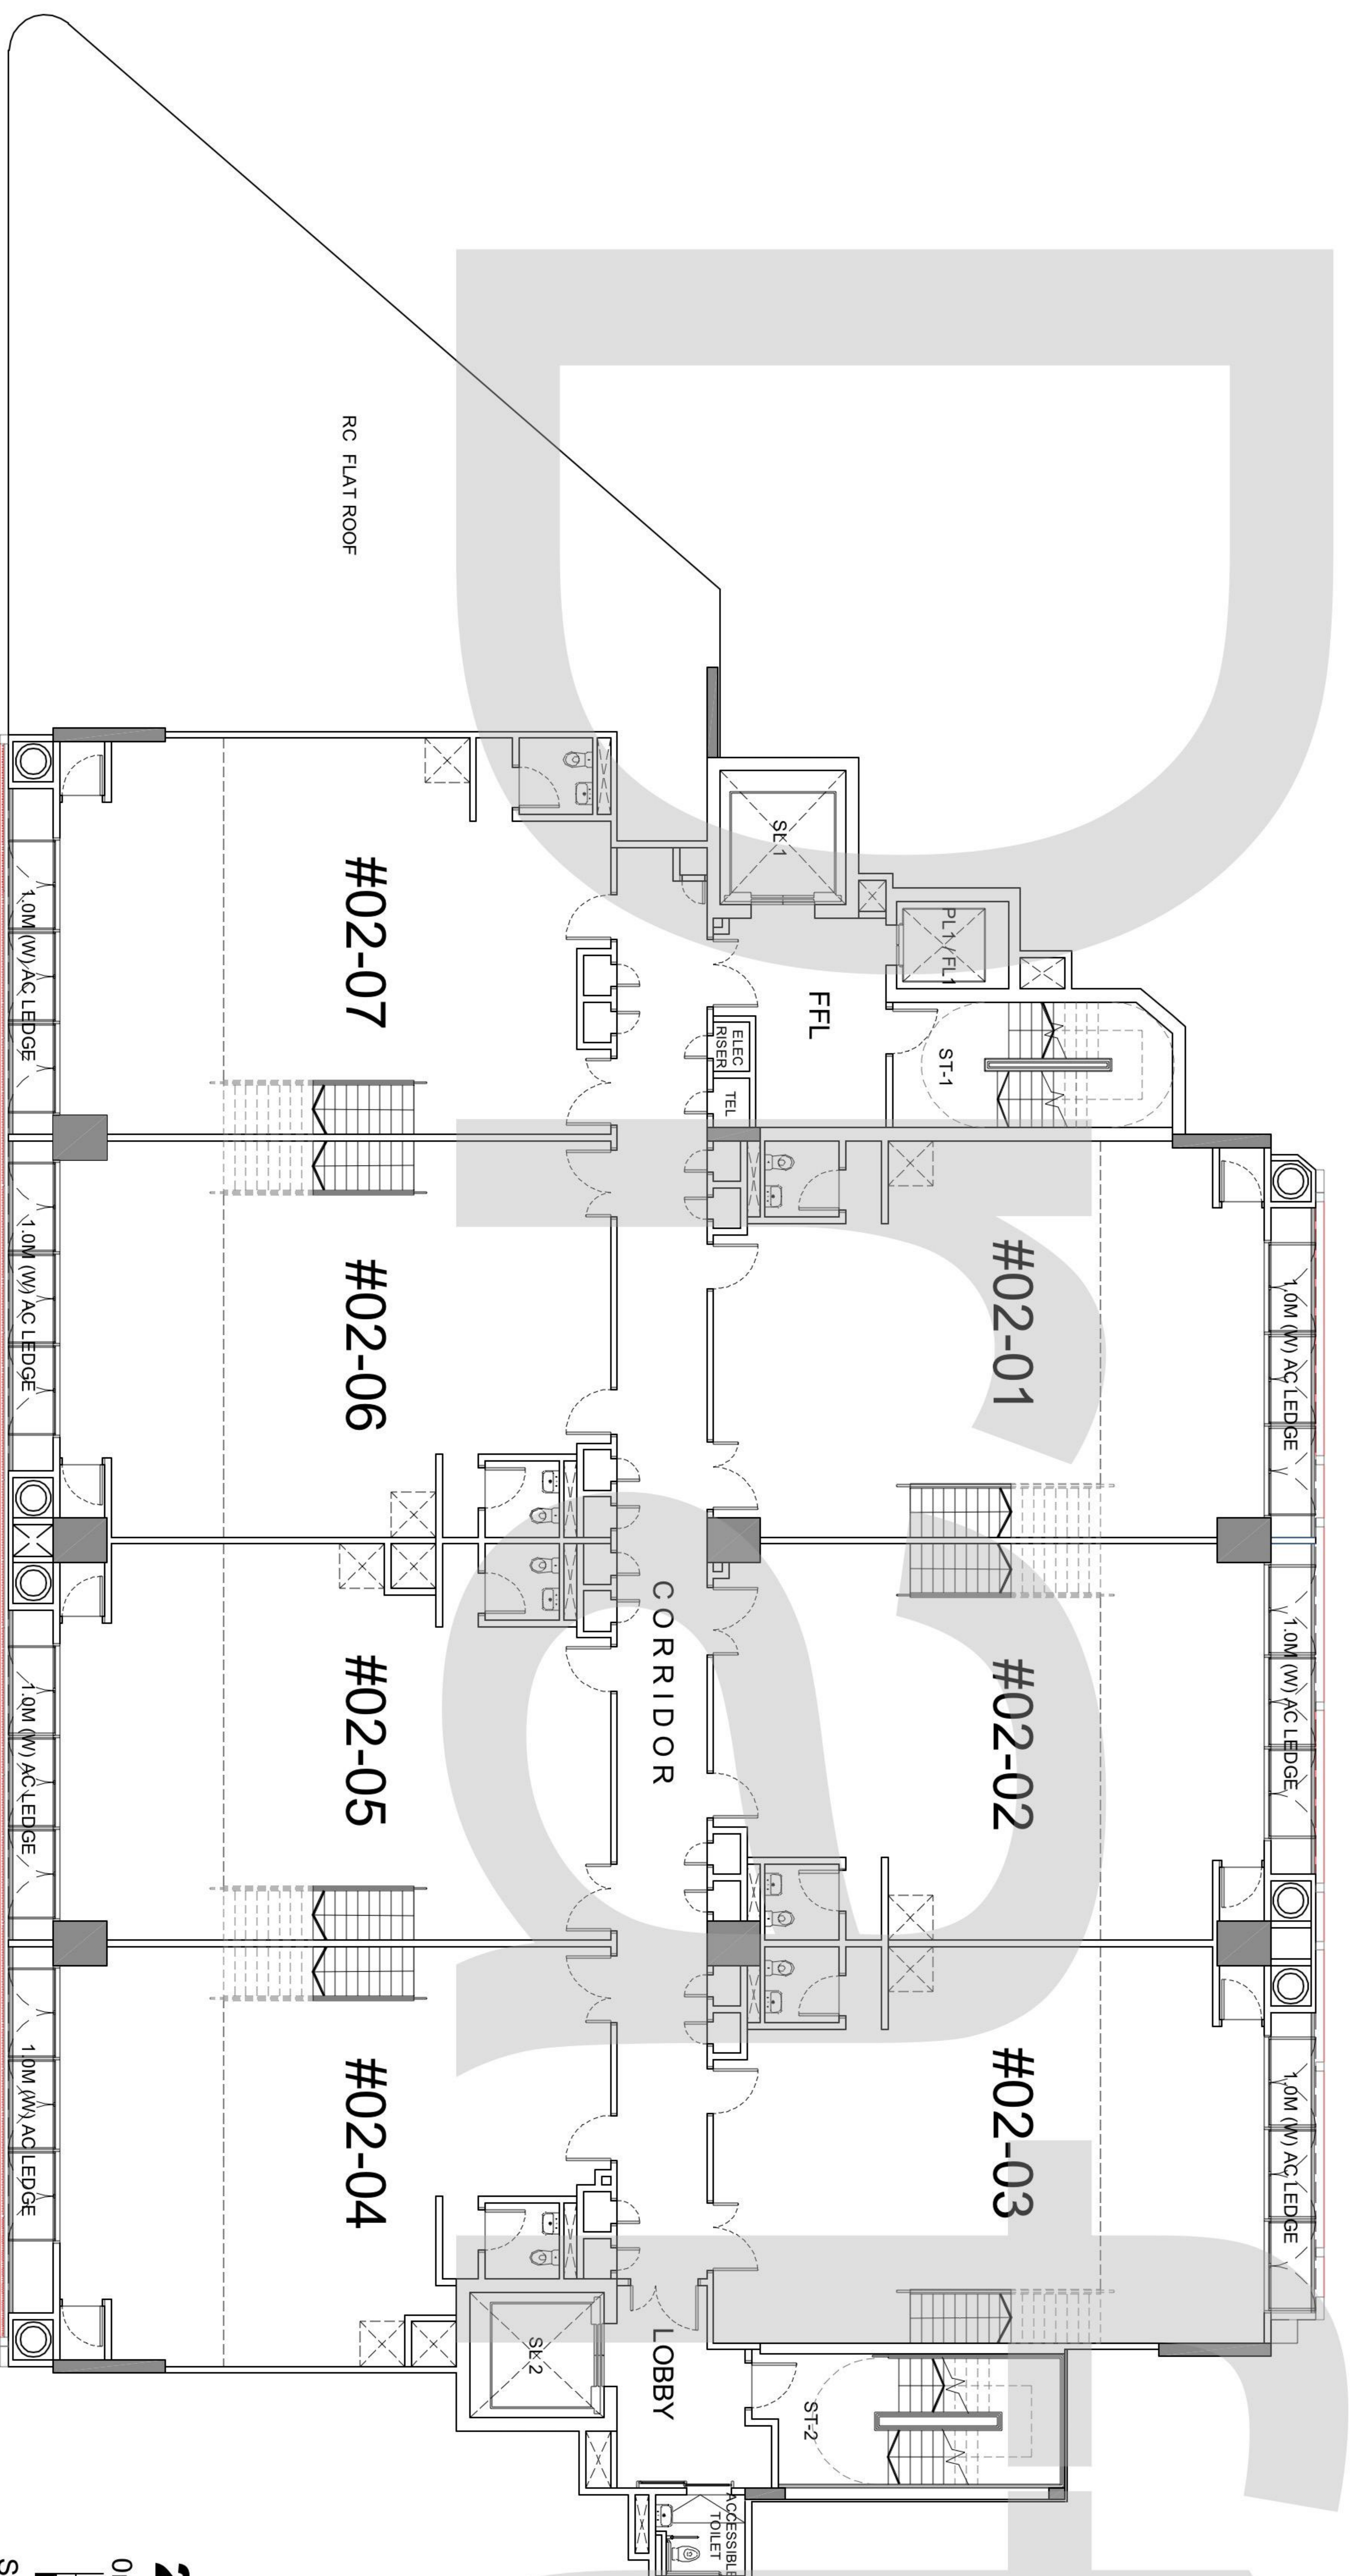

MACTAGGART ROAD (CAT 5)

1st Storey Plan
0m 1.5m 8m 15m
SCALE 1: 150

1st Storey Mezzanine Plan

0m 1.5m 8m 15m

SCALE 1: 150

2nd Storey Plan
 0m 1.5m 8m 15m
 SCALE 1: 150

2nd Storey Mezzanine Plan
 0m 1.5m 8m 15m
 SCALE 1 : 150

3rd Storey Plan
 0m 1.5m 8m 15m
 SCALE 1: 150

3rd Storey Mezzanine Plan
 0m 1.5m 8m 15m
 SCALE 1: 150

4th Storey Plan

0m 1.5m 8m 15m

SCALE 1: 150

4th Storey Mezzanine Plan

0m 1.5m 8m 15m

SCALE 1: 150

5th Storey Plan

0m 1.5m 8m 15m

SCALE 1 : 150

5th Storey Mezzanine Plan

0m 1.5m 8m 15m

SCALE 1 : 150