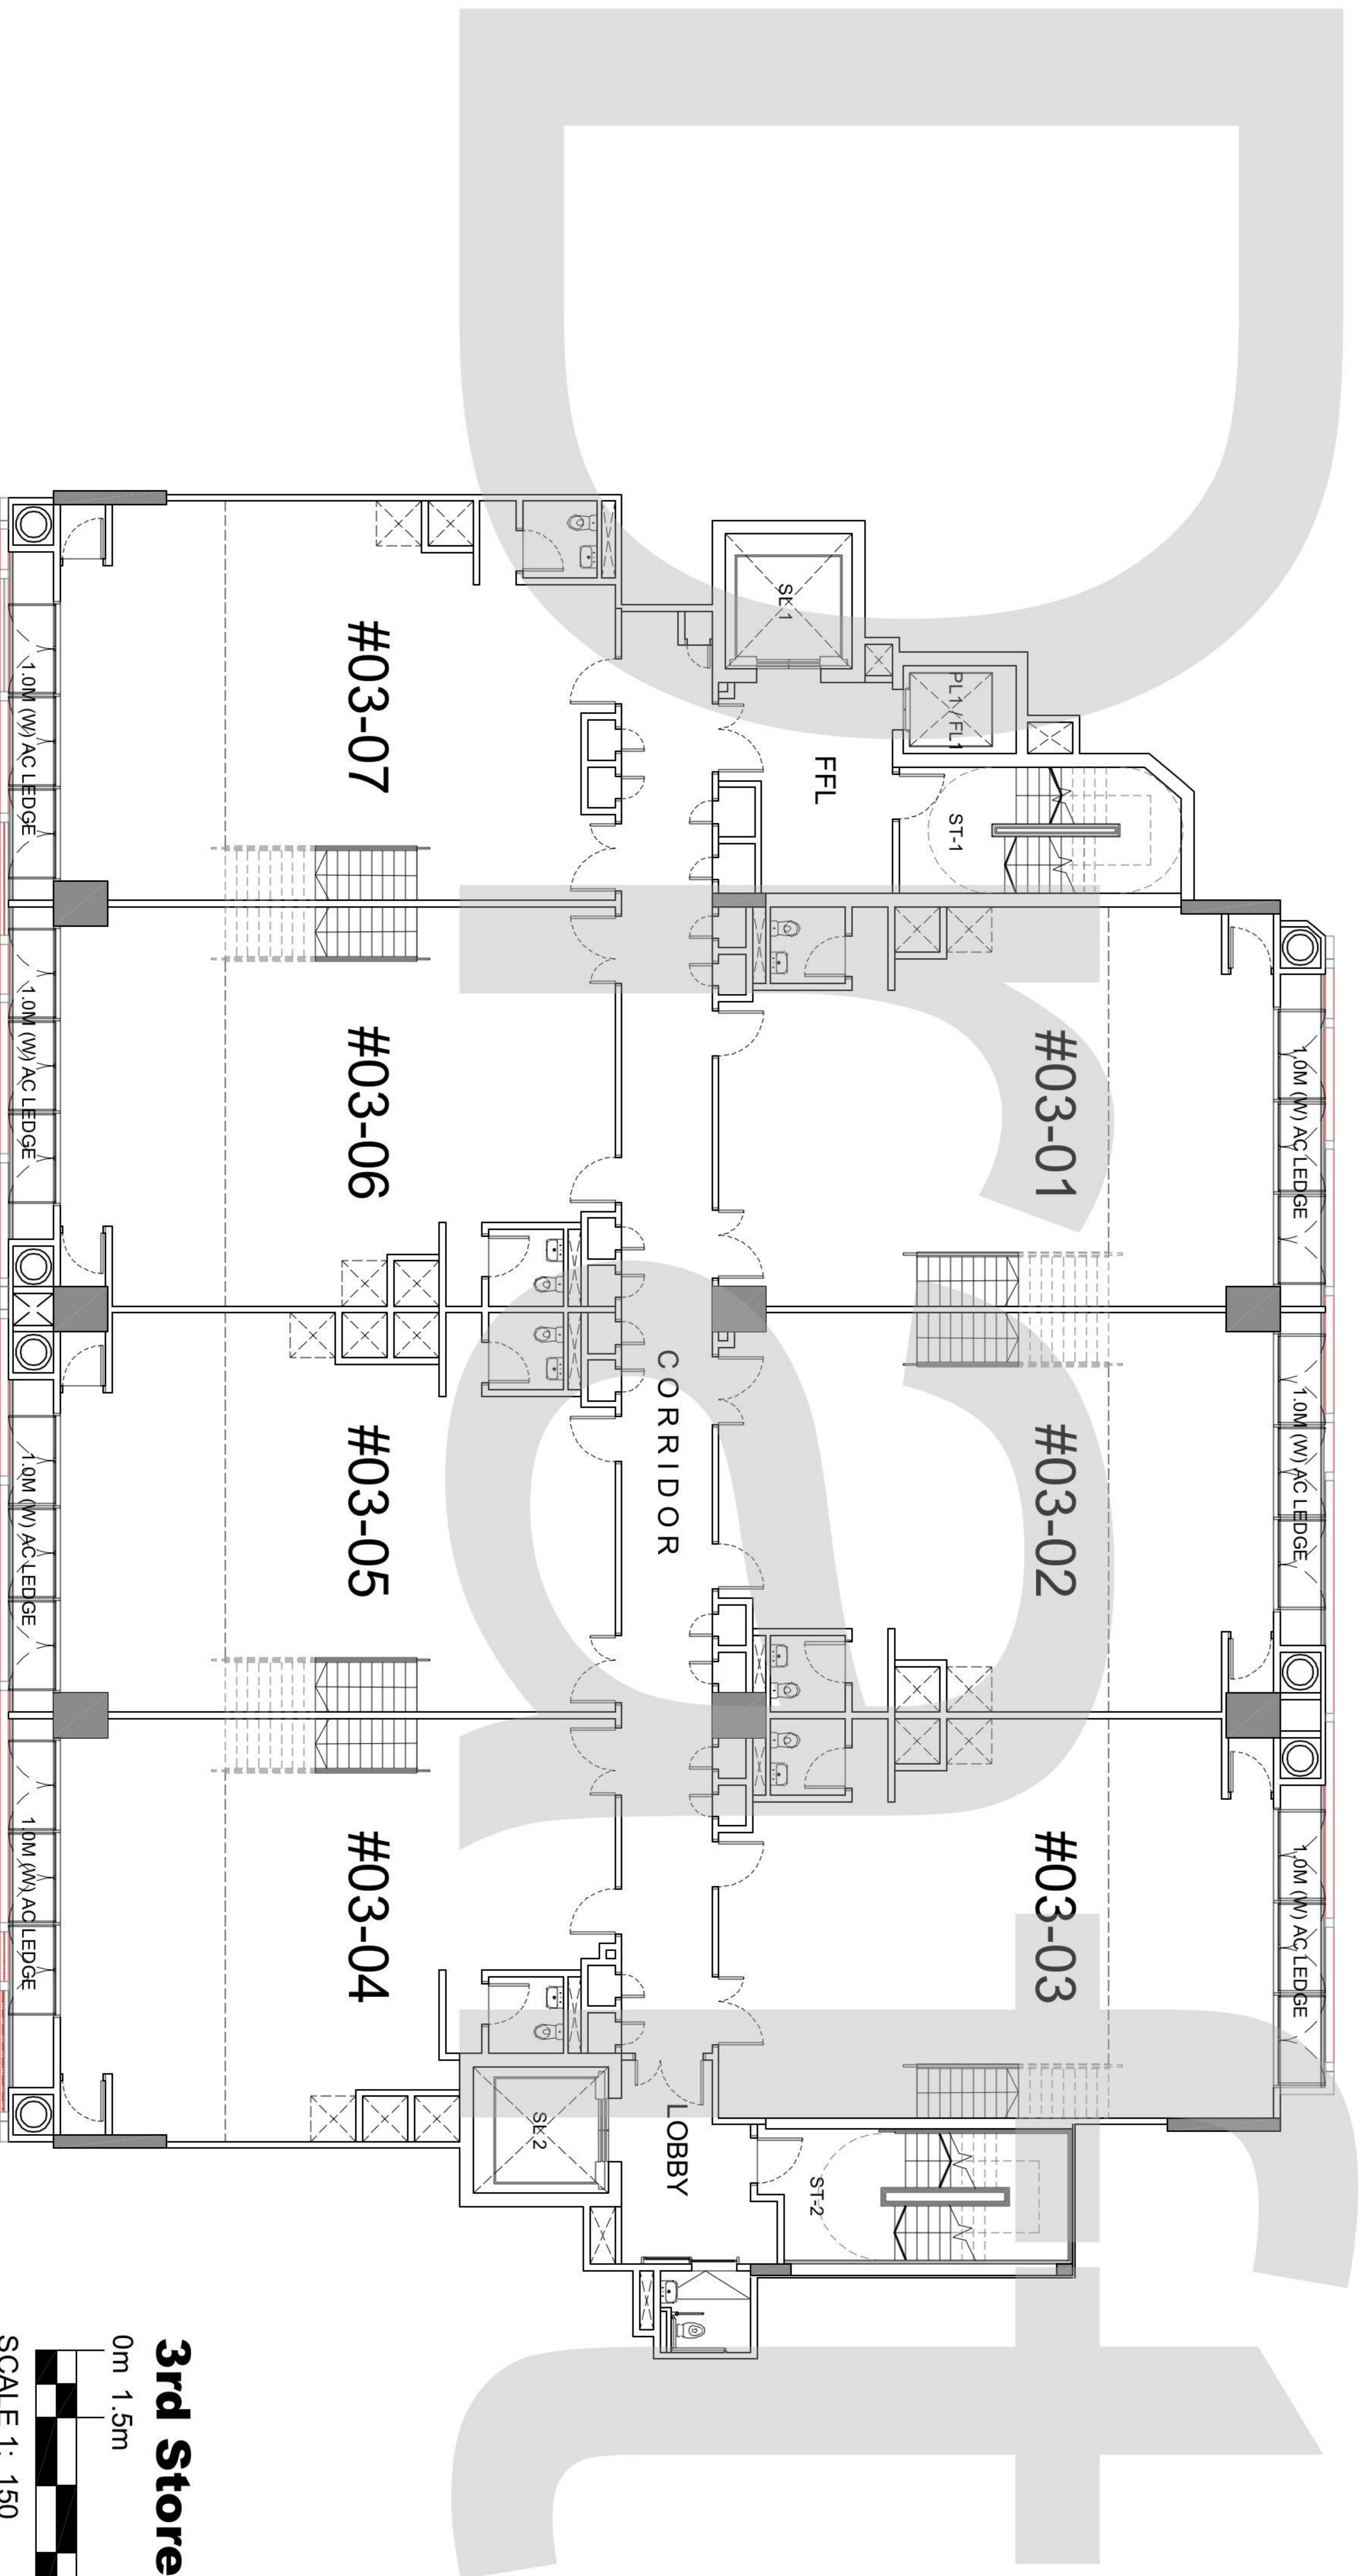

MACTAGGART ROAD (CAT 5)

1st Storey Plan
0m 1.5m 8m 15m
SCALE 1: 150

1st Storey Mezzanine Plan

0m 1.5m 8m 15m

SCALE 1: 150

2nd Storey Plan
 0m 1.5m 8m 15m
 SCALE 1: 150

2nd Storey Mezzanine Plan
 0m 1.5m 8m 15m
 SCALE 1 : 150

3rd Storey Plan
 0m 1.5m 8m 15m
 SCALE 1: 150

3rd Storey Mezzanine Plan
 0m 1.5m 8m 15m
 SCALE 1: 150

4th Storey Plan

0m 1.5m 8m 15m

SCALE 1: 150

4th Storey Mezzanine Plan

0m 1.5m 8m 15m

SCALE 1: 150

5th Storey Plan

0m 1.5m 8m 15m

SCALE 1 : 150

5th Storey Mezzanine Plan

0m 1.5m 8m 15m

SCALE 1 : 150