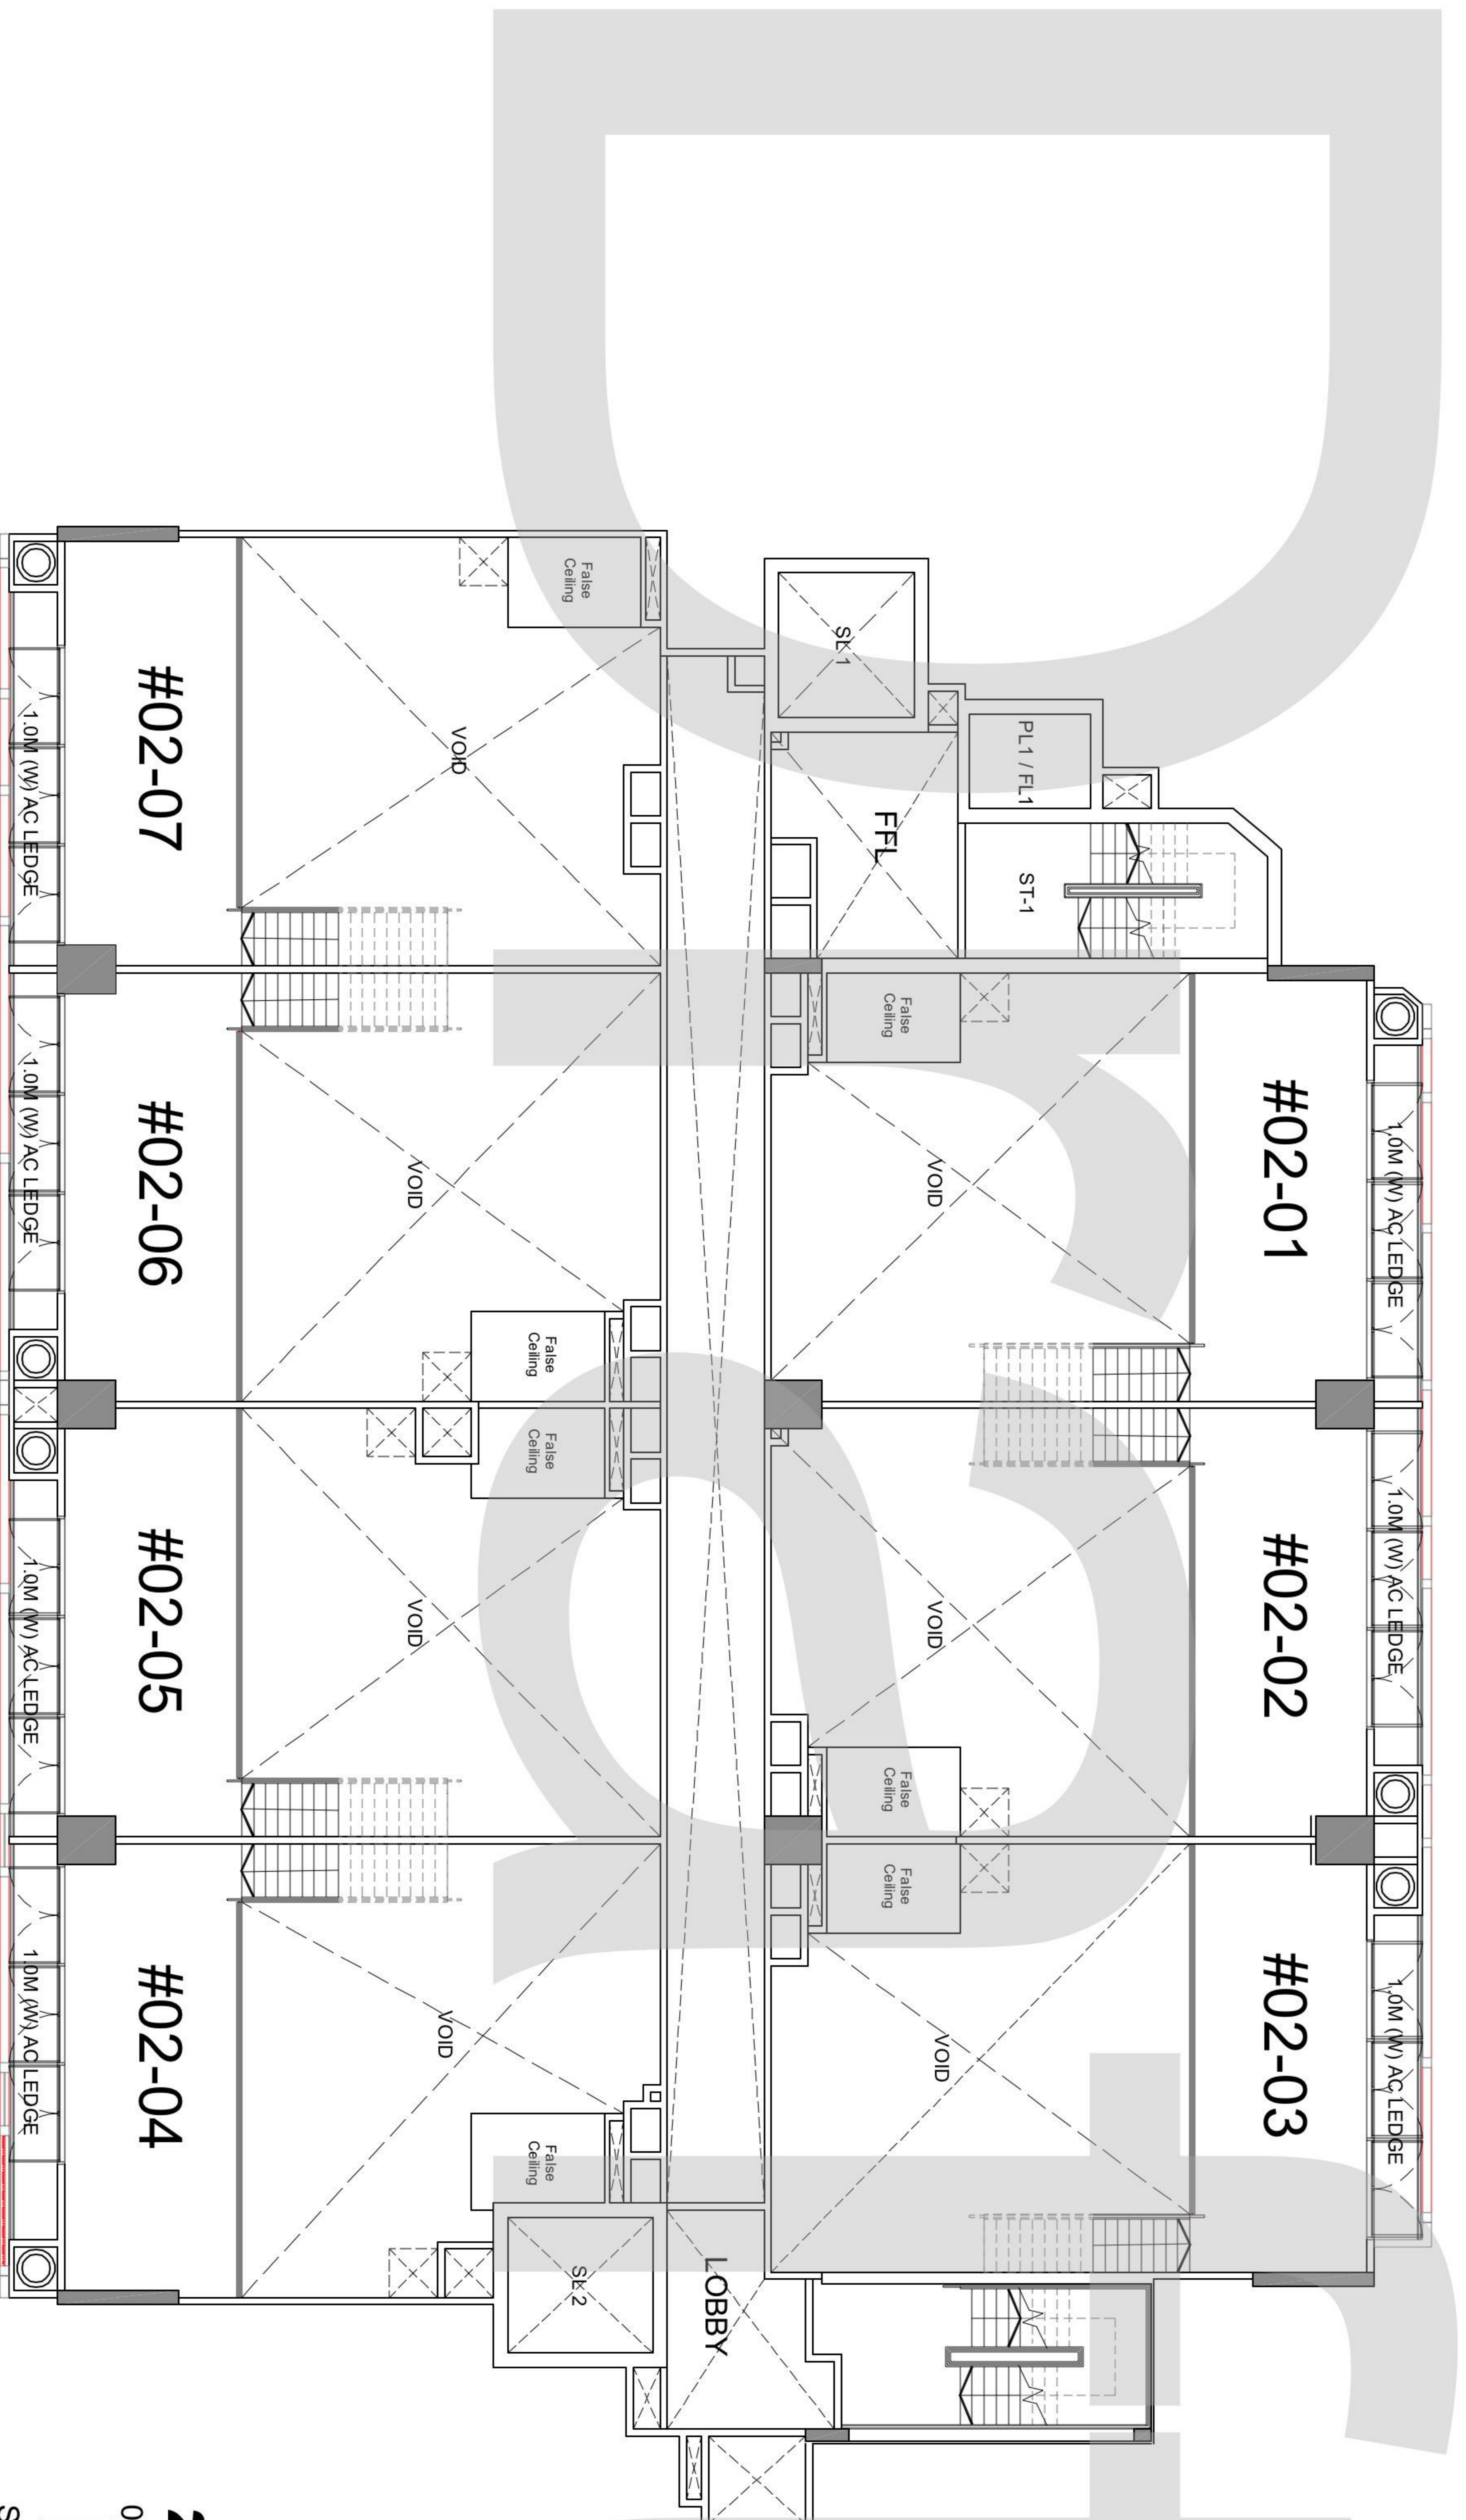

MACTAGGART ROAD (CAT 5)

1st Storey Plan
0m 1.5m 8m 15m
SCALE 1: 150

1st Storey Mezzanine Plan

0m 1.5m 8m 15m

SCALE 1: 150

2nd Storey Plan
 0m 1.5m 8m 15m
 SCALE 1: 150

2nd Storey Mezzanine Plan
 0m 1.5m 8m 15m
 SCALE 1 : 150

3rd Storey Plan
 0m 1.5m 8m 15m
 SCALE 1: 150

3rd Storey Mezzanine Plan
 0m 1.5m 8m 15m
 SCALE 1: 150

4th Storey Plan

0m 1.5m 8m 15m

SCALE 1: 150

4th Storey Mezzanine Plan

0m 1.5m 8m 15m

SCALE 1: 150

5th Storey Plan

0m 1.5m 8m 15m

SCALE 1 : 150

5th Storey Mezzanine Plan

0m 1.5m 8m 15m

SCALE 1 : 150