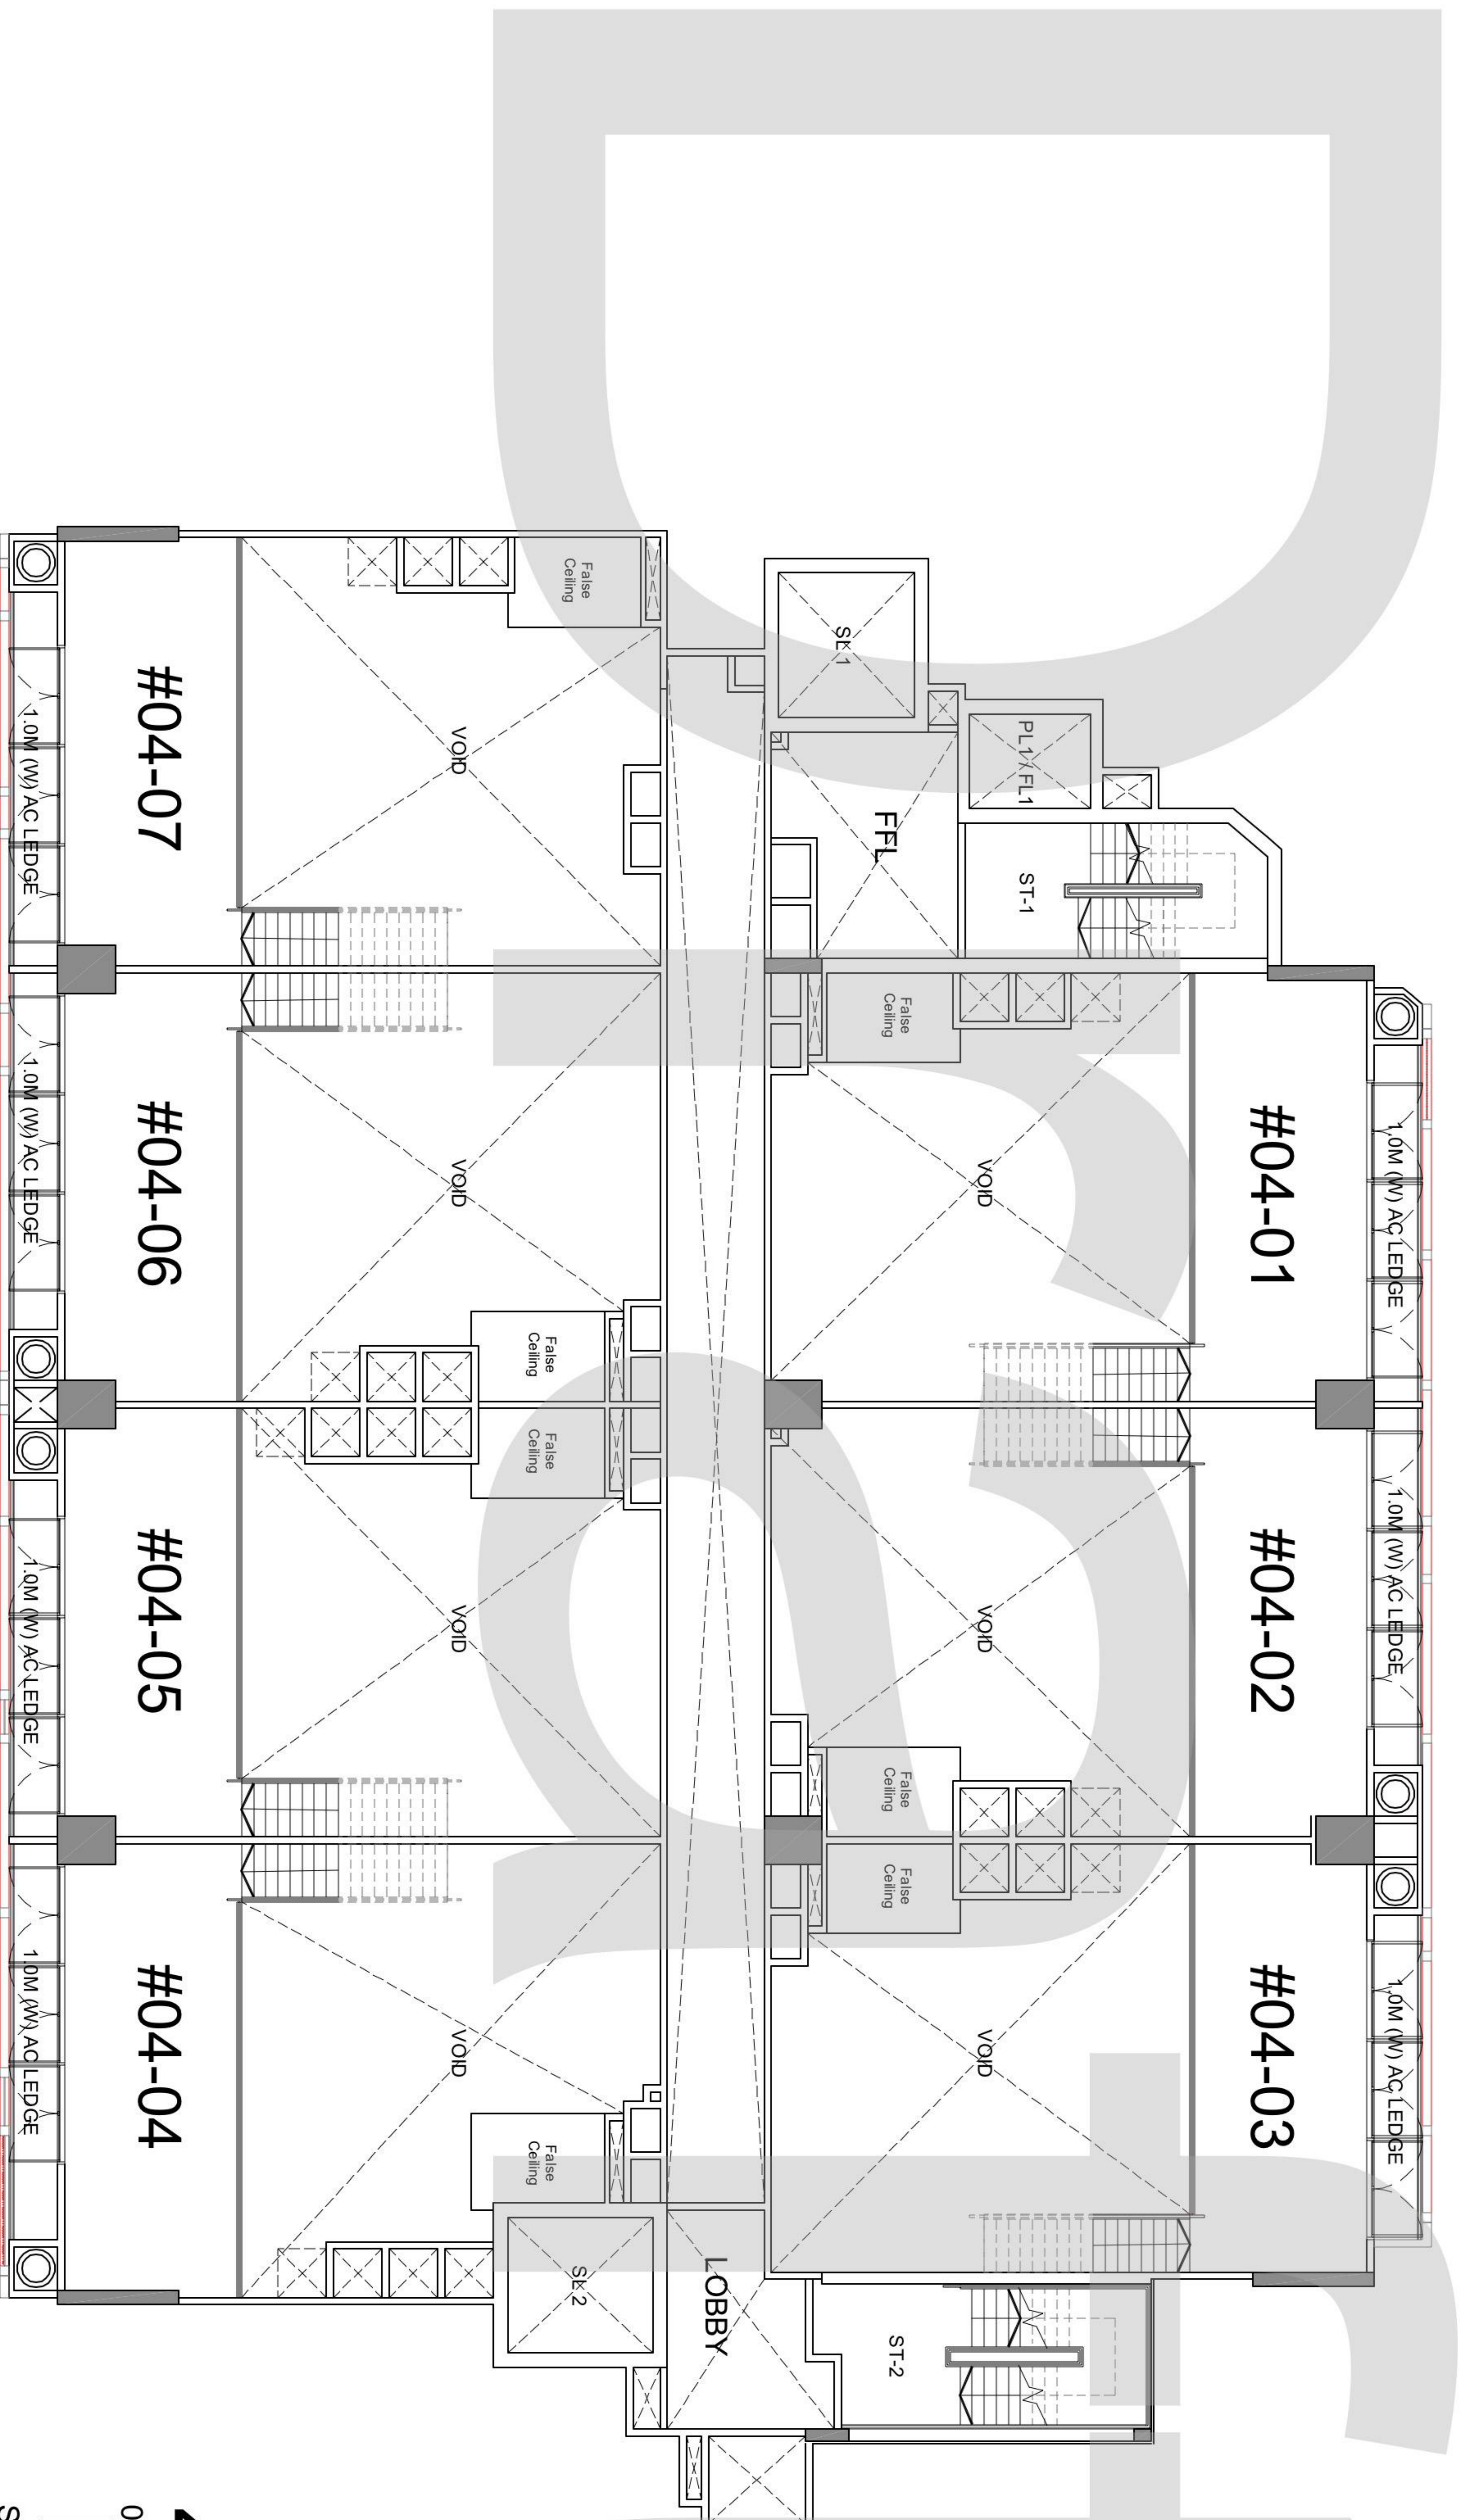

MACTAGGART ROAD (CAT 5)

1st Storey Plan
0m 1.5m 8m 15m
SCALE 1: 150

1st Storey Mezzanine Plan

0m 1.5m 8m 15m

SCALE 1: 150

2nd Storey Plan
 0m 1.5m 8m 15m
 SCALE 1: 150

2nd Storey Mezzanine Plan
 0m 1.5m 8m 15m
 SCALE 1 : 150

3rd Storey Plan
 0m 1.5m 8m 15m
 SCALE 1: 150

3rd Storey Mezzanine Plan
 0m 1.5m 8m 15m
 SCALE 1: 150

4th Storey Plan

0m 1.5m 8m 15m

SCALE 1: 150

4th Storey Mezzanine Plan

0m 1.5m 8m 15m

SCALE 1: 150

5th Storey Plan

0m 1.5m 8m 15m

SCALE 1 : 150

5th Storey Mezzanine Plan

0m 1.5m 8m 15m

SCALE 1 : 150