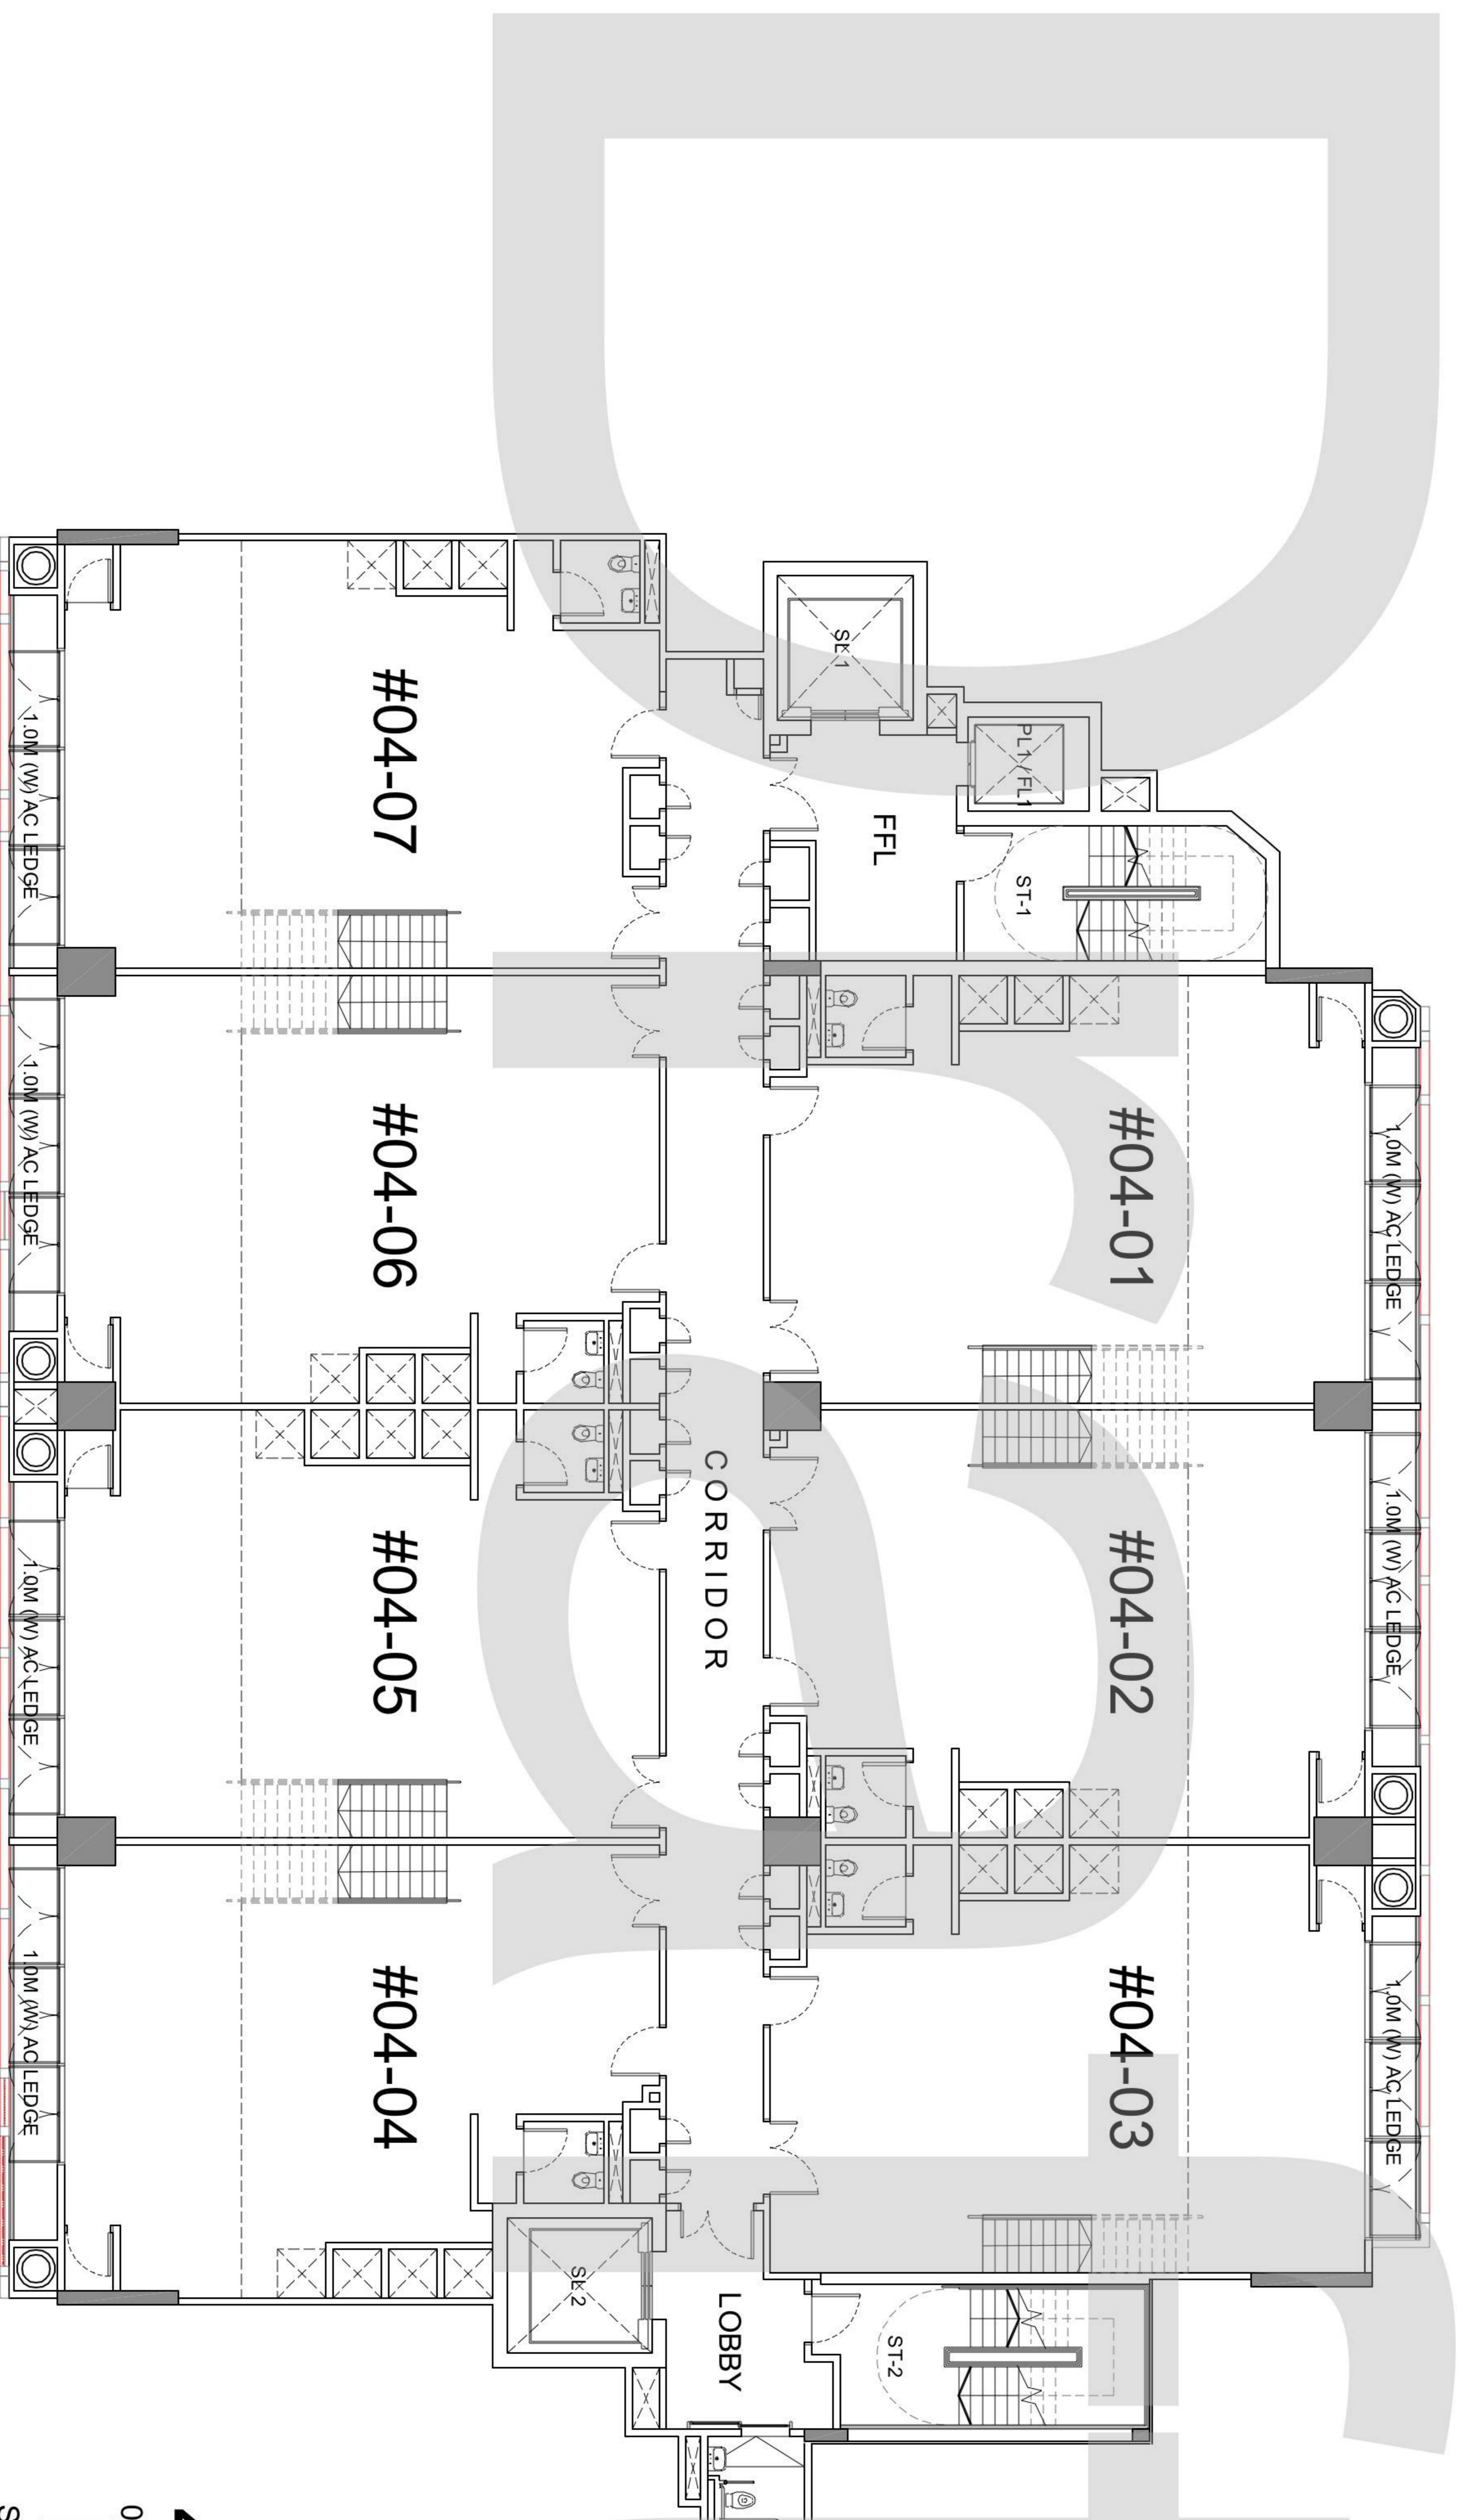

MACTAGGART ROAD (CAT 5)

1st Storey Plan
0m 1.5m 8m 15m
SCALE 1: 150

1st Storey Mezzanine Plan

0m 1.5m 8m 15m

SCALE 1: 150

2nd Storey Plan
 0m 1.5m 8m 15m
 SCALE 1: 150

2nd Storey Mezzanine Plan
 0m 1.5m 8m 15m
 SCALE 1 : 150

3rd Storey Plan
 0m 1.5m 8m 15m
 SCALE 1: 150

3rd Storey Mezzanine Plan
 0m 1.5m 8m 15m
 SCALE 1: 150

4th Storey Plan

0m 1.5m 8m 15m

SCALE 1: 150

4th Storey Mezzanine Plan

0m 1.5m 8m 15m

SCALE 1: 150

5th Storey Plan

0m 1.5m 8m 15m

SCALE 1 : 150

5th Storey Mezzanine Plan

0m 1.5m 8m 15m

SCALE 1 : 150